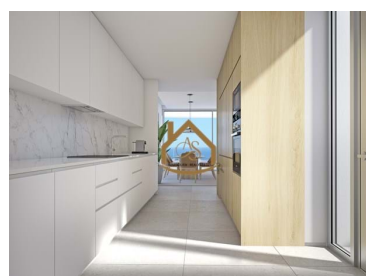

Luz - Villa

3	3	224,2	790			1 900 000 €
Bedrooms	Bathrooms	Area (m ²)	Land Area (m ²)	Garage	Swimming Pool	(EUR €)

Contemporary villa under construction in Praia da Luz for sale.

This villa offers stunning sea views and is located in an elevated, prime position within walking distance to the village and beach

Praia da Luz is a charming small town on the western Algarve coastline, known for its sandy bay, wonderful climate, delicious food, and welcoming ambiance.

The property features 3 bedrooms, 3 en-suite bathrooms, a pool, and a garage, situated on a 790 sq.m plot with a total construction area of 224.20 sq.m, making it a desirable property in this picturesque coastal town.

¹ (Call to national fixed network) | ² (Call to national mobile network)

AS-C006

Reference

Scan the QR code to view the property

First Floor: Living/dining room with access to a large south-facing terrace, Fitted and equipped kitchen, Guest WC, 1 bedroom with en-suite bathroom